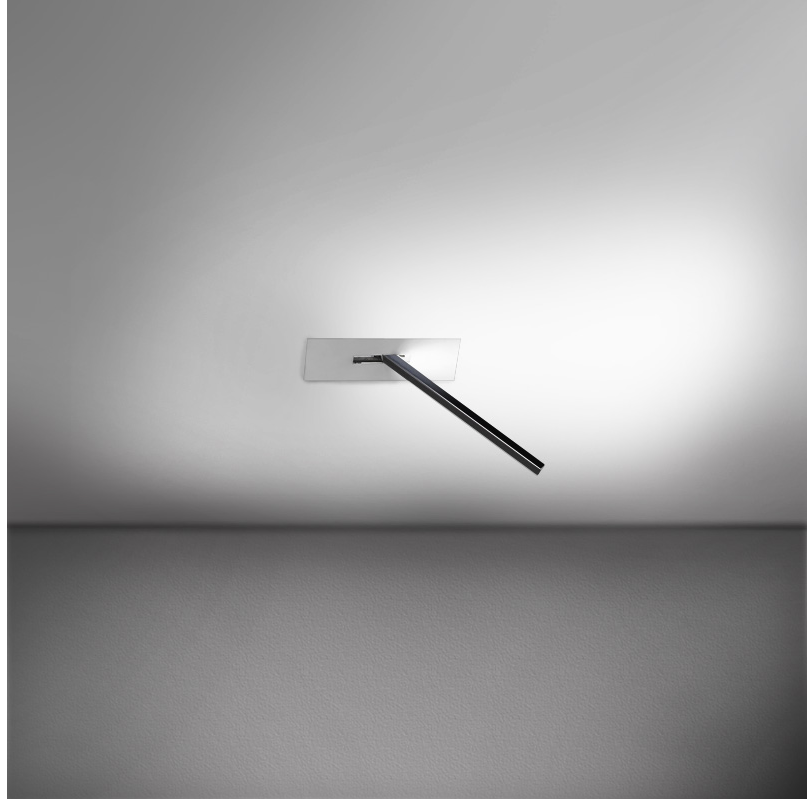

PROJECT	_____
TYPE	_____
SPECIFIER	_____
QUANTITY	_____
DATE	_____

SPILLO 1 ROD RECESSED

D46012- _____ - _____
base number   Color   Finish
                         Temperature   Options

1. To build a product code in our configurator select the specify button on the base model # product page
2. To build a manual product code on this datasheet choose from the options listed below in blue font and add the suffix to the base model #

GENERAL

Series: Spillo
Subseries: Spillo 1 Rod
Brand: Icone
Division: Design
Mounting Type: Recessed
Mounting Location: Wall
Subcategory: Ambient

PHYSICAL

Shape: Rectangle
Width (mm): 50
Width (in): 1 15/16
Height (mm): 200
Height (in): 7 7/8
Light Distribution: Adjustable
Fixture Finish: WHI / BLK / CHR / BGD
Fixture Material: Brass

ELECTRICAL

Lamp Type: LED
Total Output Wattage (W): 2.64
Dimming: 0-10V Dimming
Driver Included: No
Driver Location: Remote
Driver Type: Constant Voltage - 120 / 277Vac
Driver Class: Class 2
Input Voltage (V): 120 - 277
Output Voltage (V): 12
Upon Request: (Not included, see components) 0-10Vdc dimming / 277Vac

LED

Color Temperature (°K): 2700 / 3000
Nominal Lumen (lm): 220
CRI: >90 CRI
Lamp Life (hrs): 50000

OPTICAL

Adjustability: Tilt 120°

RATINGS AND CERTIFICATIONS

Certified By: Certified for North American Standards
IP rating: IP20